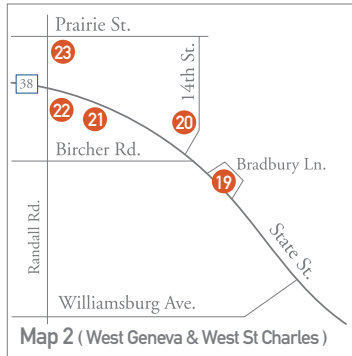

Map 1 (Geneva Downtown)

SHODEEN MANAGEMENT

REAL ESTATE • LEASING • SALES • MANAGEMENT

Shodeen Properties

MAP 1 (Downtown Geneva)

- 1 577 S Third St - Dodson Place, Building 1
- 2 507 S Third St - Dodson Place, Building 2
- 3 477 S Third St - Dodson Place, Building 3
- 4 417 S Third St - Dodson Place, Building 4
- 5 447 S Third St - Dodson Place, Building 5
- 6 416 S Second St - Dodson Place, Building 5
- 7 207 South St - Dodson Place, Building 6
- 8 200 Fulton St - Dodson Place, Building 7
- 9 500 S Third St - Dodson Place, Building 8
- 10 Route 31 & Third St - Herrington Station
- 11 3-15 S Seventh St - Seventh St Office Center
- 12 200 S Third St - Third Street Terrace
- 13 17 N First St
- 14 17 W State St
- 15 10 W State St
- 16 7 W State St
- 17 1 W State St - Geneva on the Dam
- 18 1 W State St - Geneva on the Dam
- 19 15 N River Ln - The Herrington Inn & Spa

MAP 2 (West Geneva)

- 18 400 Williamsburg Dr - Williamsburg Professional Center
- 19 1795 - 1803 W State St - Bradbury Professional Center

MAP 2 (West St Charles)

- 20 1400 & 1700 Lincoln Hwy - Saddlebrook Executive Offices
- 21 Randall Rd & Lincoln Hwy - Tri-City Shopping Center
- 22 870 & 902 S Randall Rd - Randall Commons
- 23 2075 Prairie St - Prairie Street Convenience Center

MAP 3 (East Geneva)

- 24 Rt 38 & Glencarry Dr - Geneva Plaza
- 25 100 Glencarry Dr - One Commerce Center

MAP 4 (St Charles)

- 26 One West Illinois St - Fox Island Square

MAP 5 (East St Charles)

- 27 255 38th Ave - Enterprise Center

Map 2 (West Geneva & West St Charles)

Map 3 (East Geneva)

Map 4 (St Charles)

Map 5 (East St Charles)